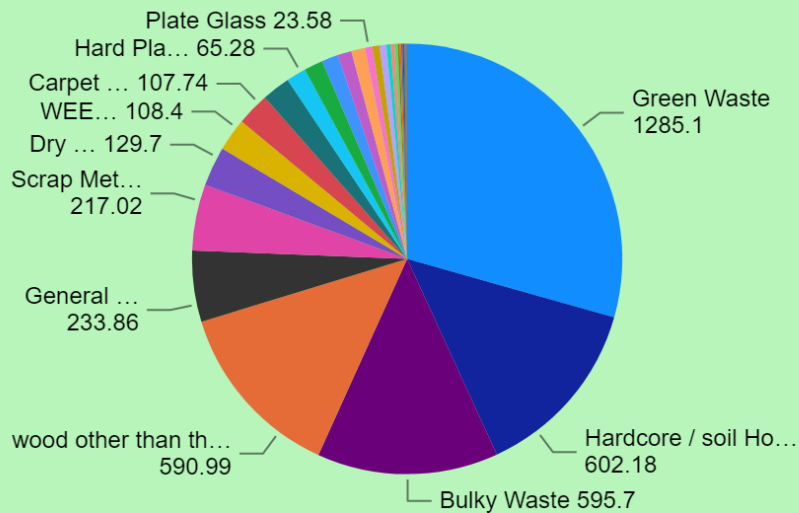

Wernddu HWRC