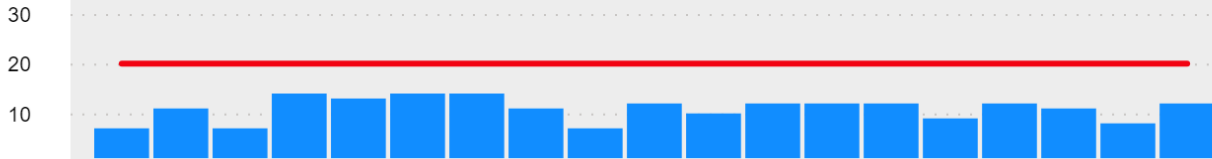

Whitland
HWRC

Max Appointments per
Half Hour Time Slot

20

Week Ending, Month

Friday, September 03, 2021

Number of Appointments by Time Slot

● Count of reference ● Sum of Maximum Appointments

Sunday, 29, August

Monday, 30, August

Tuesday, 31, August

Wednesday, 1, September

Thursday, 2, September

Friday, 3, September

Saturday, 4, September

08:30 09:00 09:30 10:00 10:30 11:00 11:30 12:00 12:30 13:00 13:30 14:00 14:30 15:00 15:30 16:00 16:30 17:00 17:30