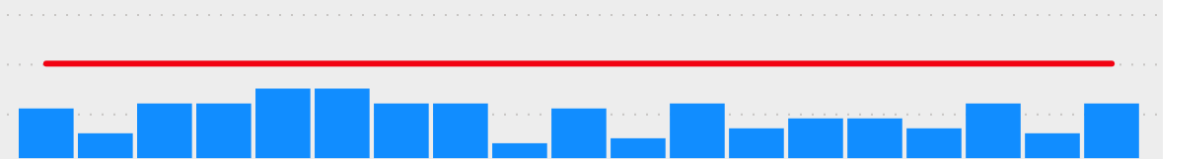

Whitland
HWRC

Max Appointments per
Half Hour Time Slot

20

Week Ending, Month

Friday, September 03, 2021

Number of Appointments by Time Slot

● Count of reference ● Sum of Maximum Appointments

Sunday, 29, August

Monday, 30, August

Tuesday, 31, August

Wednesday, 1, September

Thursday, 2, September

Friday, 3, September

Saturday, 4, September

08:30 09:00 09:30 10:00 10:30 11:00 11:30 12:00 12:30 13:00 13:30 14:00 14:30 15:00 15:30 16:00 16:30 17:00 17:30