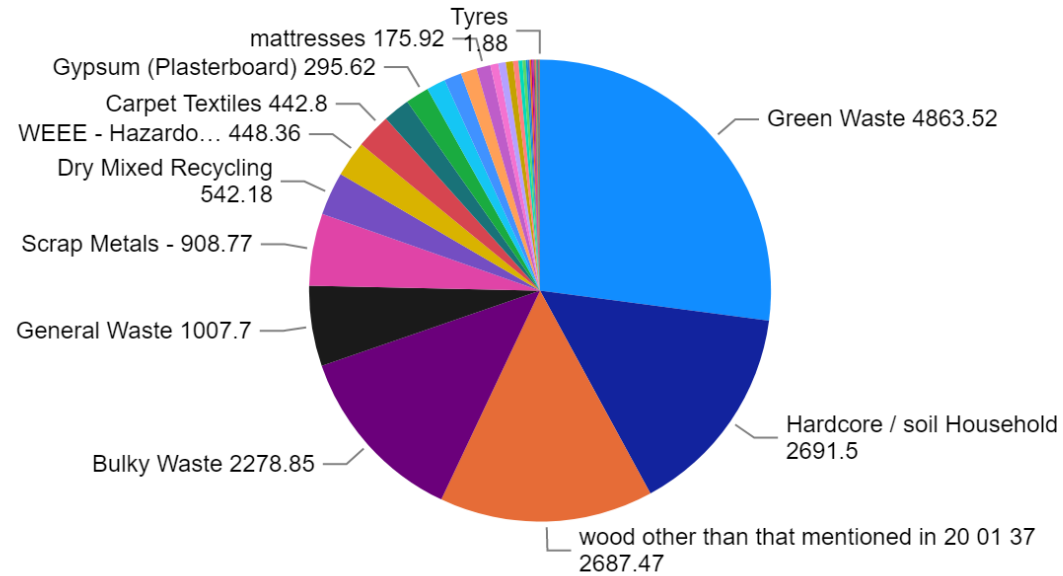

Appointments per Month

Tonnes per Month

Year, Month

^ 2021

- January
- February
- March
- April
- May
- June
- July
- August
- September
- October
- November
- December

All HWRC's

Nantycaws HWRC

Hover over Waste Categories for monthly breakdown