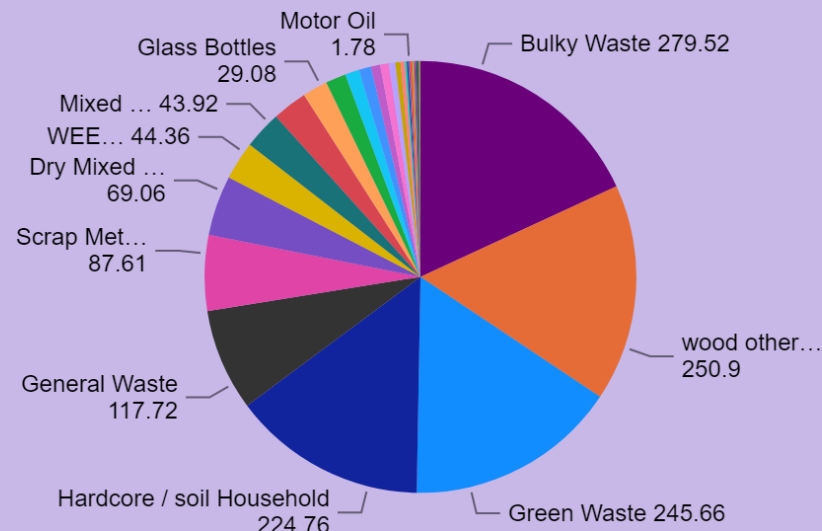

Whitland HWRC