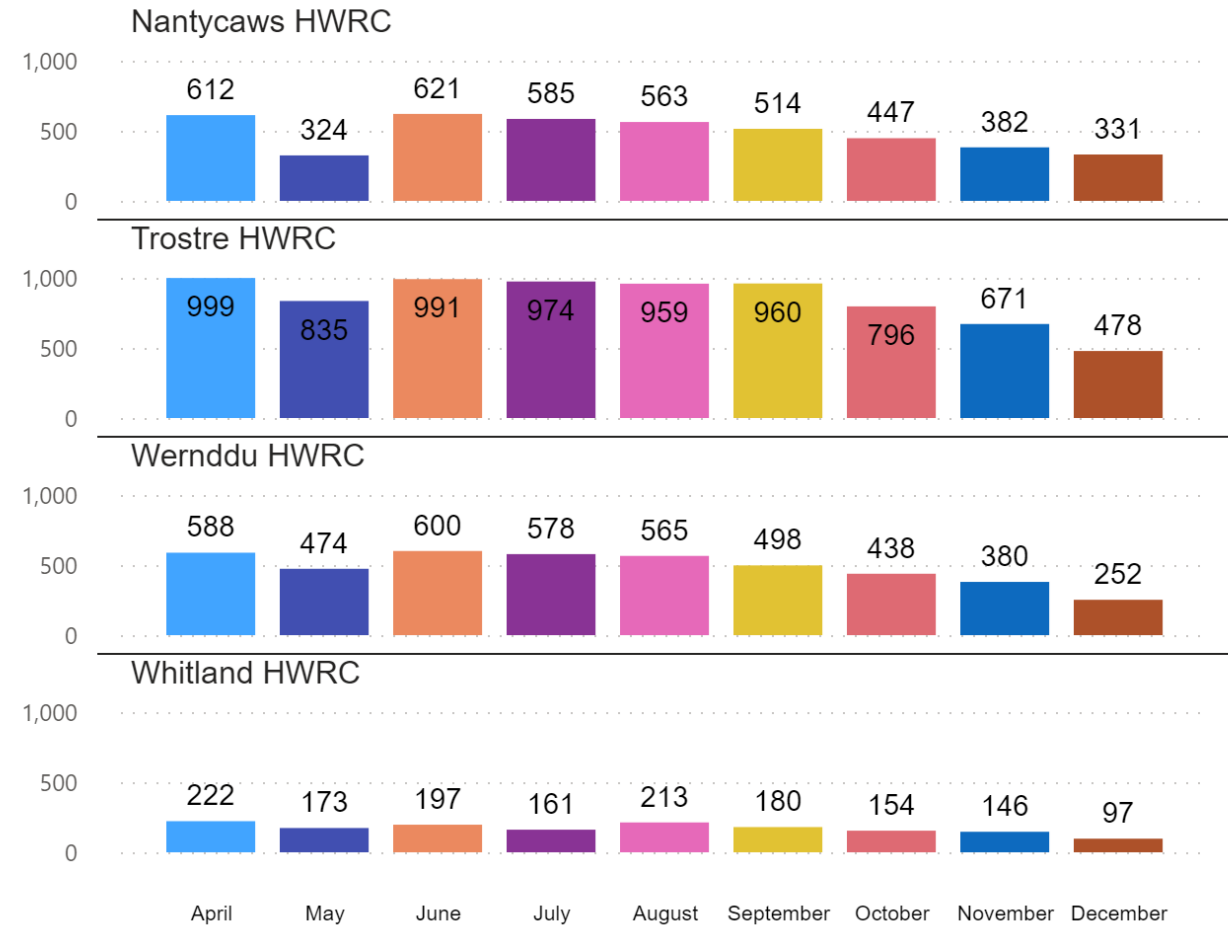

HWRC Appointments and Site Data

[View in Power BI](#) ↗

Last data refresh:
1/24/2022 2:51:04 PM UTC

Downloaded at:
1/24/2022 9:33:50 PM UTC

| Year HWRC ▲ | 2021 | | | | | | | | | | 2022 | | | Total |
|-------------------|-------|------|------|------|--------|-----------|---------|----------|----------|--------------|---------|----------|-------------|--------------|
| | April | May | June | July | August | September | October | November | December | Total | January | February | Total | |
| Nantycaws HWRC | 4206 | 3912 | 5805 | 6364 | 6506 | 5506 | 4725 | 4315 | 3793 | 45132 | 3665 | 1 | 3666 | 48798 |
| Trostre HWRC | 7448 | 9517 | 9497 | 9930 | 10101 | 10226 | 9083 | 8200 | 7912 | 81914 | 6841 | 15 | 6856 | 88770 |
| Wernddu HWRC | 4378 | 4551 | 5148 | 5613 | 5983 | 4918 | 4130 | 3785 | 3527 | 42033 | 3052 | | 3052 | 45085 |
| Whitland HWRC | 1720 | 2005 | 1994 | 2335 | 2373 | 2198 | 1844 | 1550 | 1587 | 17606 | 1363 | | 1363 | 18969 |

Appointments per Month

Tonnes per Month

Year, Month

^ 2021

- January
- February
- March
- April
- May
- June
- July
- August
- September
- October
- November
- December

All HWRC's

Nantycaws HWRC

Hover over Waste Categories for monthly breakdown

Whitland
HWRC

Max Appointments per
Half Hour Time Slot

20

Week Ending, Month

Friday, September 03, 2021

Number of Appointments by Time Slot

● Count of reference ● Sum of Maximum Appointments

Sunday, 29, August

Monday, 30, August

Tuesday, 31, August

Wednesday, 1, September

Thursday, 2, September

Friday, 3, September

Saturday, 4, September

08:30 09:00 09:30 10:00 10:30 11:00 11:30 12:00 12:30 13:00 13:30 14:00 14:30 15:00 15:30 16:00 16:30 17:00 17:30