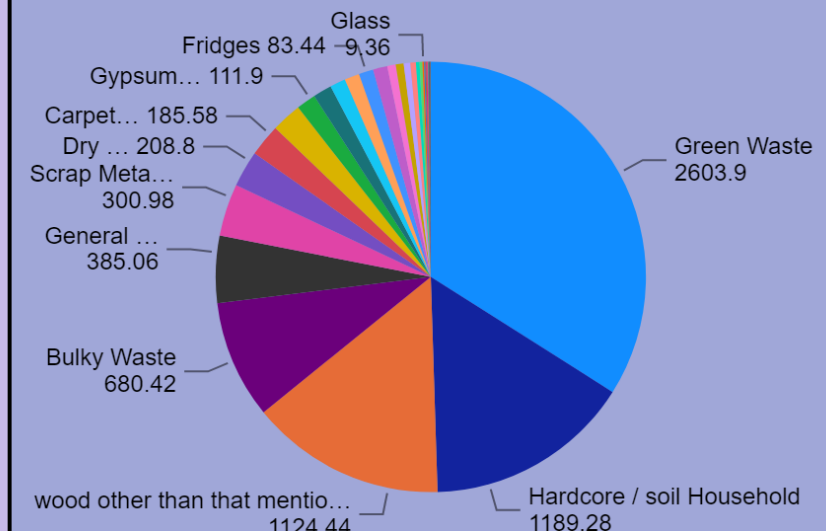

Trostre HWRC