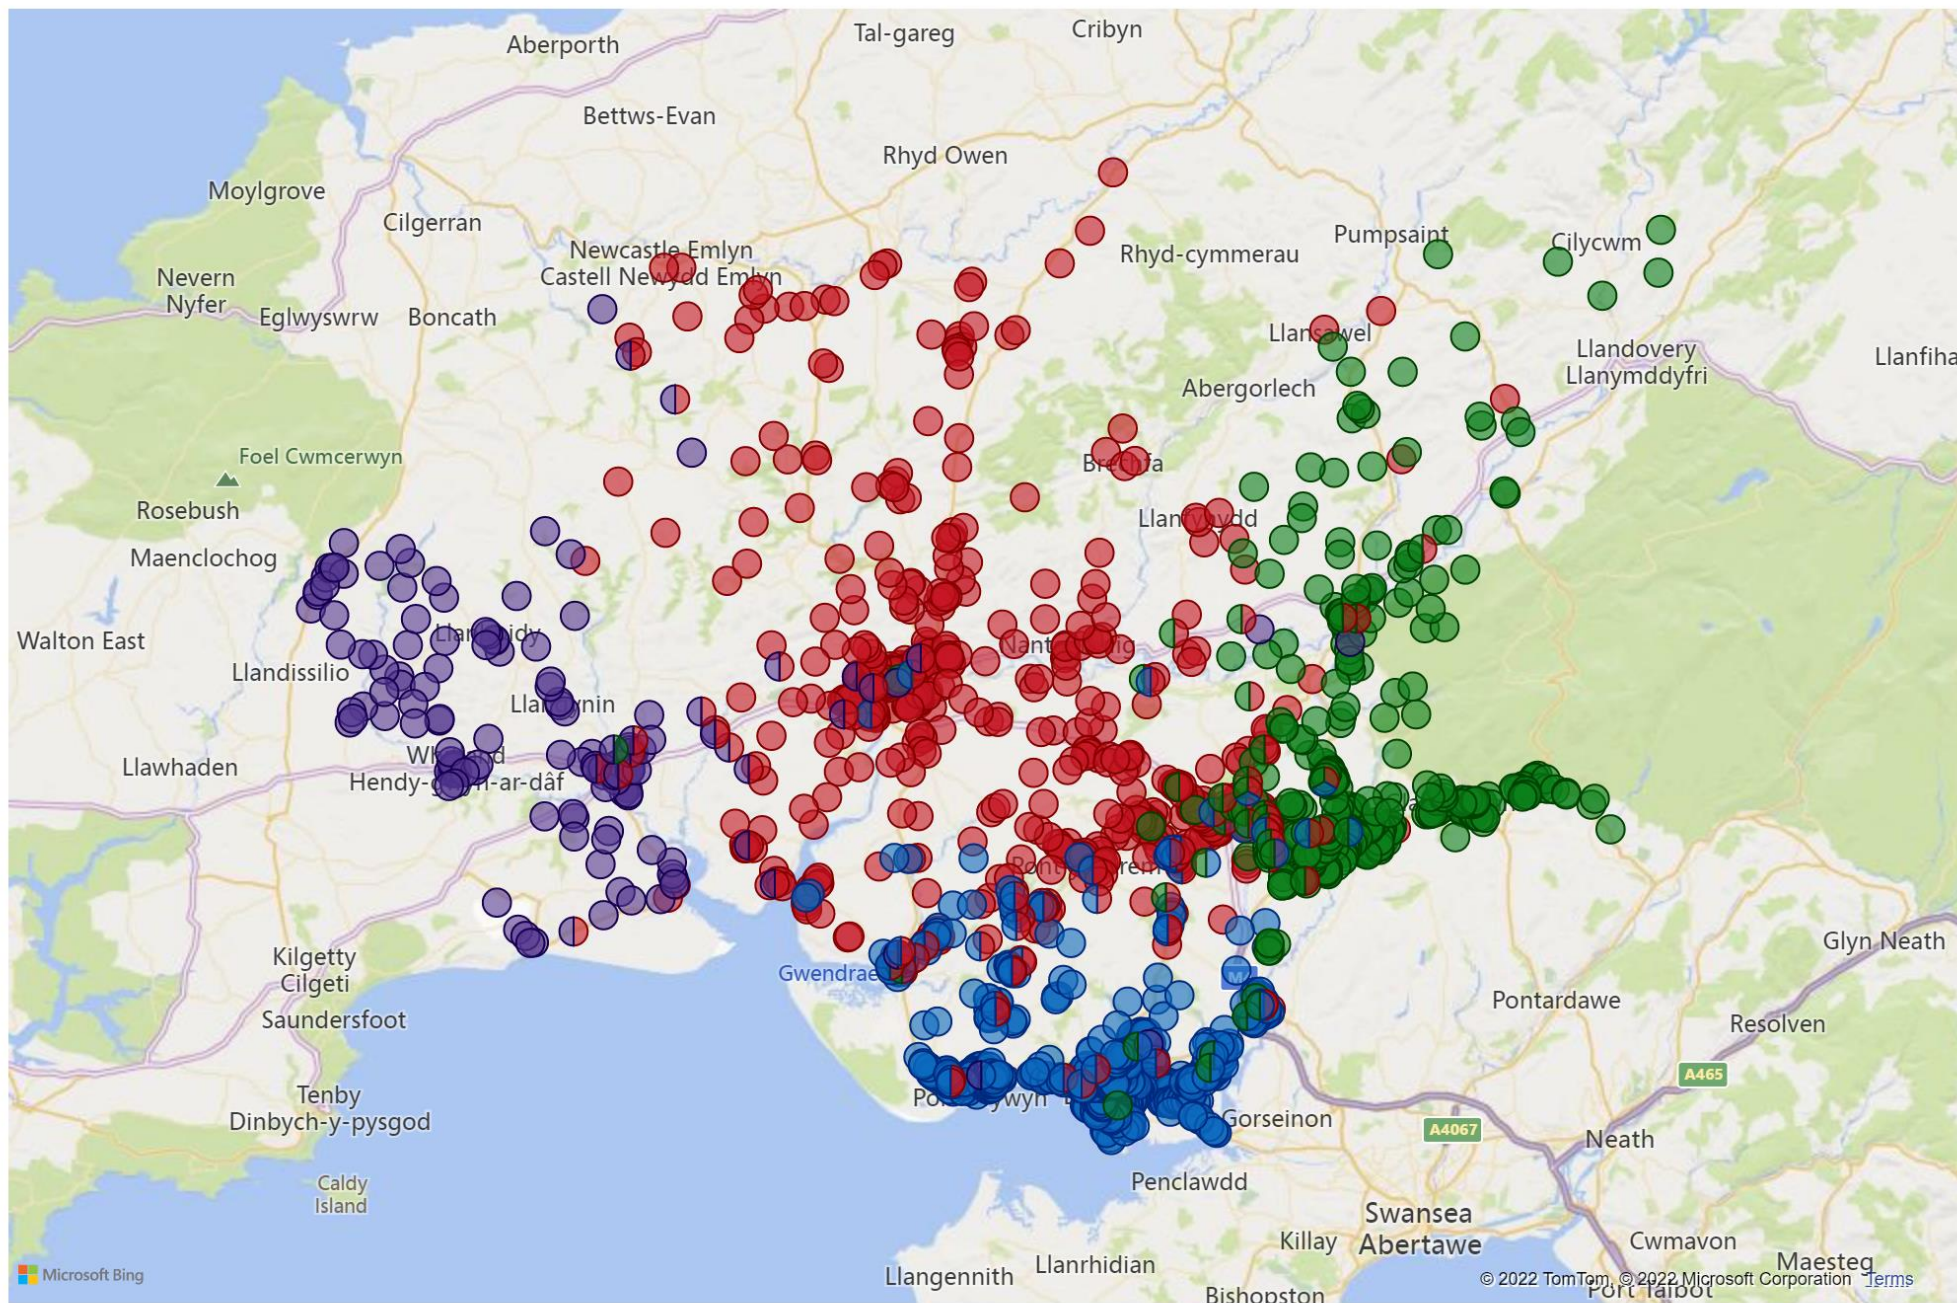

Monday, 30, August

Tuesday, 31, August

Wednesday, 1, September

Thursday, 2, September

Friday, 3, September

Saturday, 4, September

08:30 09:00 09:30 10:00 10:30 11:00 11:30 12:00 12:30 13:00 13:30 14:00 14:30 15:00 15:30 16:00 16:30 17:00 17:30

HWRC

- Select all
- Nantycaws HWRC
- Trostre HWRC
- Wernddu HWRC
- Whitland HWRC

Total No. of Appointments

4268

Week Ending

- Friday, February 11, 2022
- Friday, February 04, 2022
- Friday, January 28, 2022
- Friday, January 21, 2022
- Friday, January 14, 2022
- Friday, January 07, 2022
- Friday, December 31, 2021
- Friday, December 24, 2021
- Friday, December 17, 2021
- Friday, December 10, 2021
- Friday, December 03, 2021
- Friday, November 26, 2021
- Friday, November 19, 2021
- Friday, November 12, 2021
- Friday, November 05, 2021

HWRC ● Nantycaws HWRC ● Trostre HWRC ● Wernddu HWRC ● Whitland HWRC

Year, Month, Day

- Select all
- ^ 2020
 - ∨ January
 - ∨ February
 - ∨ March
 - ∨ April
 - ∨ May
 - ∨ June
 - ∨ July
 - ∨ August
 - ∨ September
 - ∨ October
 - ∨ November
 - ∨ December
- ^ 2021
 - ∨ January
 - ∨ February
 - ∨ March
 - ∨ April
 - ∨ May
 - ∨ June
 - ∨ July
 - ∨ August
 - ∨ September
 - ∨ October
 - ∨ November
 - ∨ December
- ∨ 2022

| Year | Self | Service | Total |
|--------------|---------------|--------------|---------------|
| 2022 | 13675 | 626 | 14301 |
| January | 13675 | 626 | 14301 |
| 2021 | 217312 | 19331 | 236643 |
| December | 15838 | 850 | 16688 |
| 1 | 406 | 64 | 470 |
| 2 | 568 | 50 | 618 |
| 3 | 544 | 44 | 588 |
| 4 | 578 | | 578 |
| 5 | 558 | 1 | 559 |
| 6 | 471 | 52 | 523 |
| 7 | 350 | 28 | 378 |
| 8 | 453 | 58 | 511 |
| 9 | 474 | 32 | 506 |
| 10 | 530 | 40 | 570 |
| Total | 230987 | 19957 | 250944 |