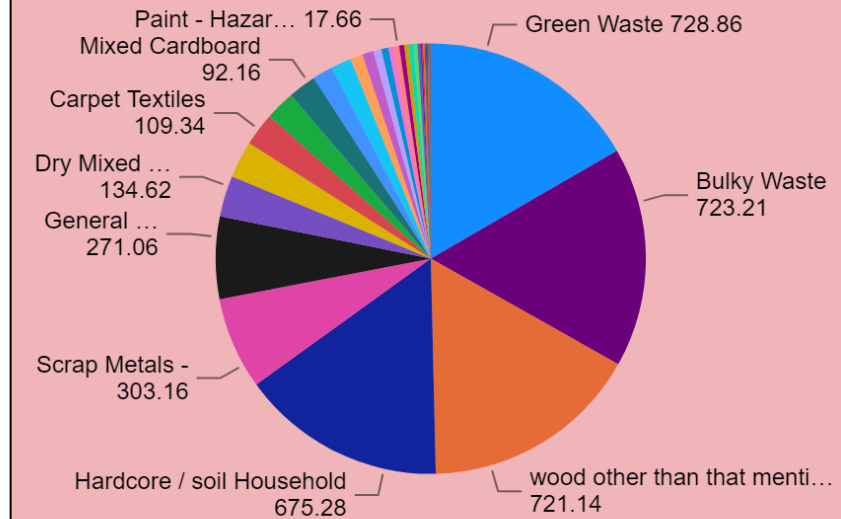

Appointments per Month

Tonnes per Month

Year, Month

^ 2021

- January
- February
- March
- April
- May
- June
- July
- August
- September
- October
- November
- December

All HWRC's

Nantycaws HWRC

Hover over Waste Categories for monthly breakdown