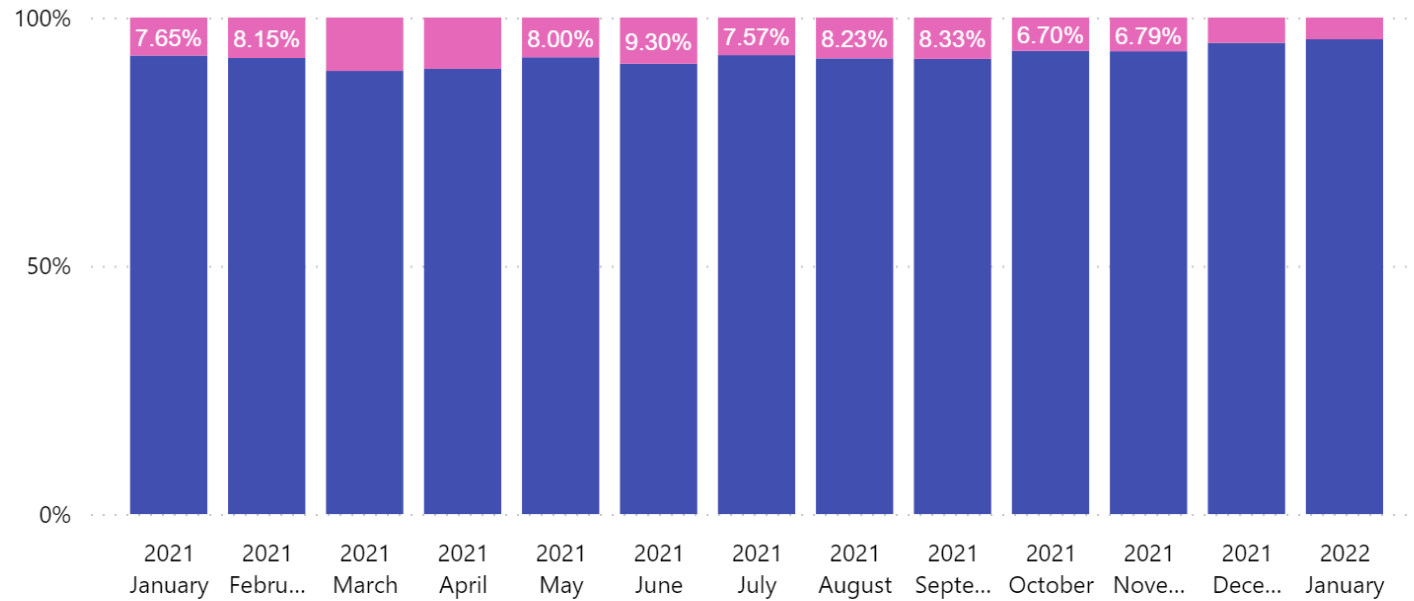

Year, Month, Day

- ☐ Select all
- ^ ☐ 2020
  - ∨ ☐ January
  - ∨ ☐ February
  - ∨ ☐ March
  - ∨ ☐ April
  - ∨ ☐ May
  - ∨ ☐ June
  - ∨ ☐ July
  - ∨ ☐ August
  - ∨ ☐ September
  - ∨ ☐ October
  - ∨ ☐ November
  - ∨ ☐ December
- ^ ☒ 2021
  - ∨ ☒ January
  - ∨ ☒ February
  - ∨ ☒ March
  - ∨ ☒ April
  - ∨ ☒ May
  - ∨ ☒ June
  - ∨ ☒ July
  - ∨ ☒ August
  - ∨ ☒ September
  - ∨ ☒ October
  - ∨ ☒ November
  - ∨ ☒ December
- ∨ ☒ 2022

Year	Self	Service	Total
2022	13675	626	14301
January	13675	626	14301
2021	217312	19331	236643
December	15838	850	16688
1	406	64	470
2	568	50	618
3	544	44	588
4	578		578
5	558	1	559
6	471	52	523
7	350	28	378
8	453	58	511
9	474	32	506
10	530	40	570
Total	230987	19957	250944

product ● Self ● Service