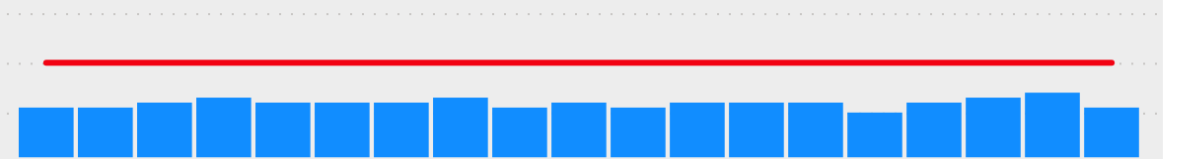

Whitland
HWRC

Max Appointments per
Half Hour Time Slot

20

Week Ending, Month

Friday, September 03, 2021

Number of Appointments by Time Slot

● Count of reference ● Sum of Maximum Appointments

Sunday, 29, August

Monday, 30, August

Tuesday, 31, August

Wednesday, 1, September

Thursday, 2, September

Friday, 3, September

Saturday, 4, September

08:30 09:00 09:30 10:00 10:30 11:00 11:30 12:00 12:30 13:00 13:30 14:00 14:30 15:00 15:30 16:00 16:30 17:00 17:30