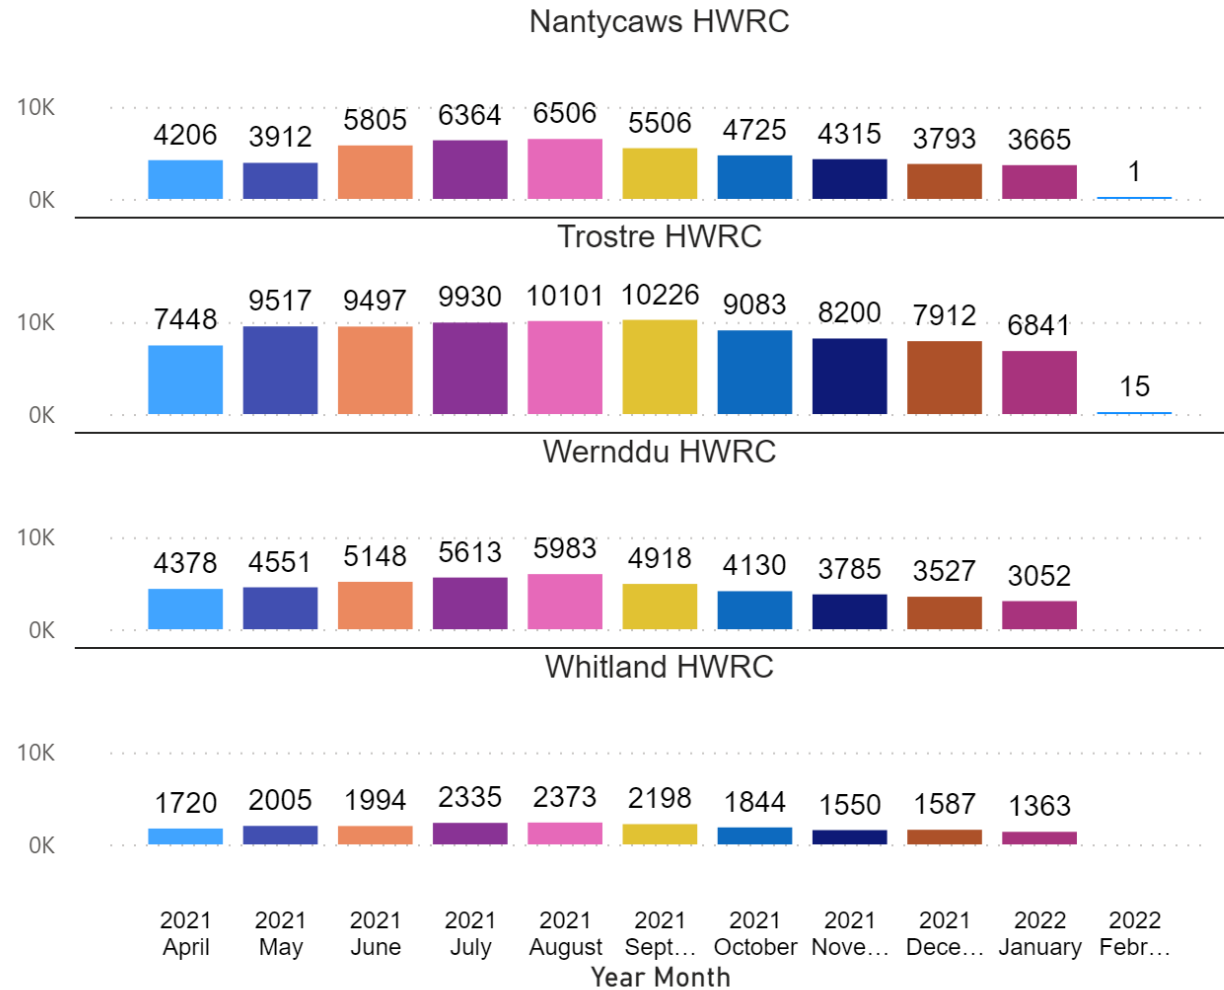

HWRC Appointments and Site Data

[View in Power BI](#) ↗

Last data refresh:
1/24/2022 2:51:04 PM UTC

Downloaded at:
1/24/2022 9:33:50 PM UTC

| Year HWRC ▲ | 2021 | | | | | | | | | | 2022 | | | Total |
|-------------------|-------|------|------|------|--------|-----------|---------|----------|----------|--------------|---------|----------|-------------|--------------|
| | April | May | June | July | August | September | October | November | December | Total | January | February | Total | |
| Nantycaws HWRC | 4206 | 3912 | 5805 | 6364 | 6506 | 5506 | 4725 | 4315 | 3793 | 45132 | 3665 | 1 | 3666 | 48798 |
| Trostre HWRC | 7448 | 9517 | 9497 | 9930 | 10101 | 10226 | 9083 | 8200 | 7912 | 81914 | 6841 | 15 | 6856 | 88770 |
| Wernddu HWRC | 4378 | 4551 | 5148 | 5613 | 5983 | 4918 | 4130 | 3785 | 3527 | 42033 | 3052 | | 3052 | 45085 |
| Whitland HWRC | 1720 | 2005 | 1994 | 2335 | 2373 | 2198 | 1844 | 1550 | 1587 | 17606 | 1363 | | 1363 | 18969 |

Appointments per Month

Tonnes per Month

Year, Month

^ 2021

- January
- February
- March
- April
- May
- June
- July
- August
- September
- October
- November
- December

All HWRC's

Nantycaws HWRC

Hover over Waste Categories for monthly breakdown

Wernddu HWRC

Whitland HWRC

Trostre HWRC

HWRC

Select all

Nantycaws
HWRC

Trostre
HWRC

Wernddu
HWRC

Monday, 30, August

Tuesday, 31, August

Wednesday, 1, September

Thursday, 2, September

Friday, 3, September

Saturday, 4, September

08:30 09:00 09:30 10:00 10:30 11:00 11:30 12:00 12:30 13:00 13:30 14:00 14:30 15:00 15:30 16:00 16:30 17:00 17:30