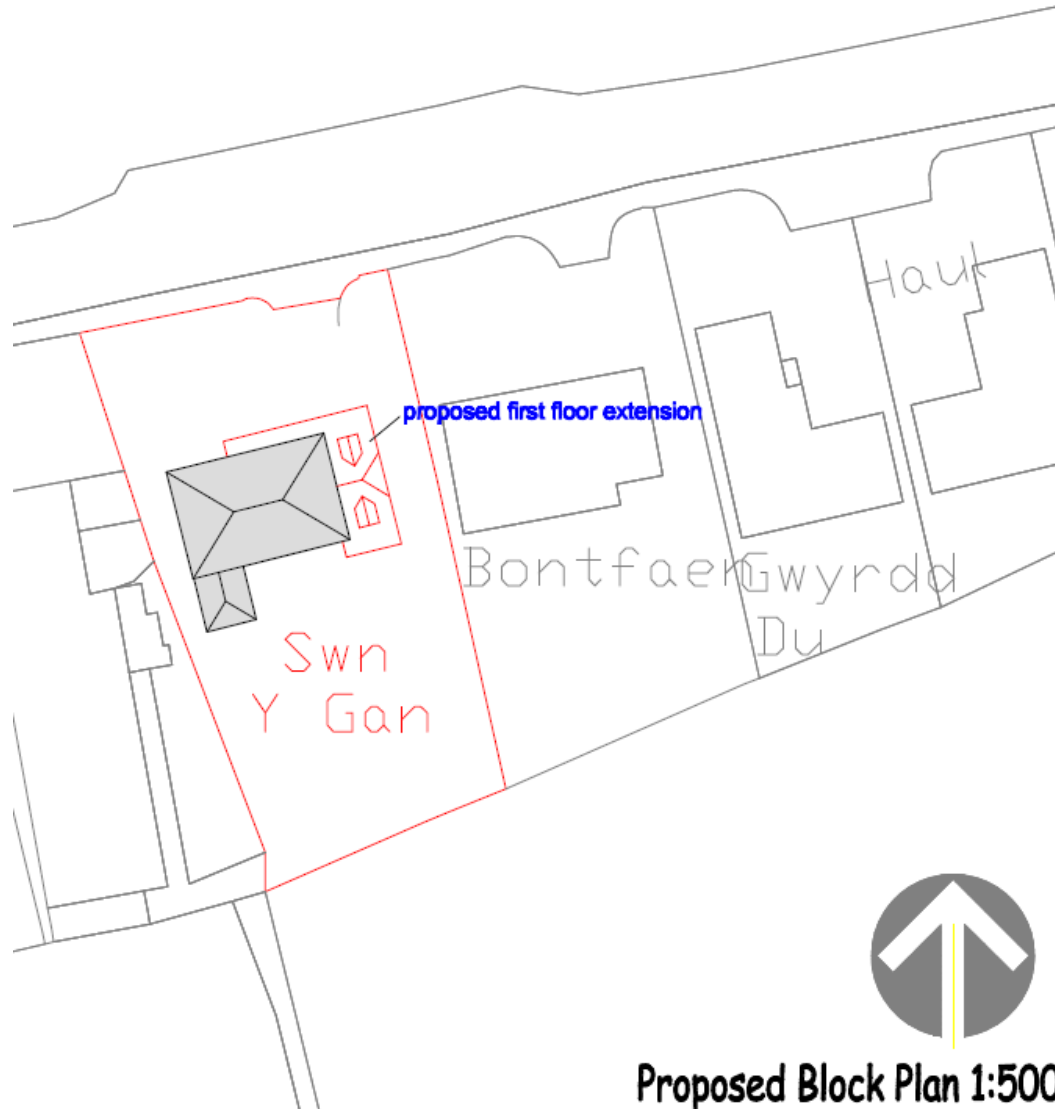

Y Pwyllgor
Cynllunio

Planning
Committee

PL/00778

EICH CYNGOR **arleinamdani**
www.sirgar.llyw.cymru

YOUR COUNCIL doitonline
www.carmarthenshire.gov.wales

PL/00778 Location Plan-Llangadog

PL/00778

Aerial Photo

PL/00778

Block Plan

Proposed Block Plan 1:500

PL/00778

Elevation Plans

North elevation

West elevation

PL/00778

Elevation Plans

South elevation

East elevation

North elevation

Section YY

PL/00778

Site Photo

PL/00778