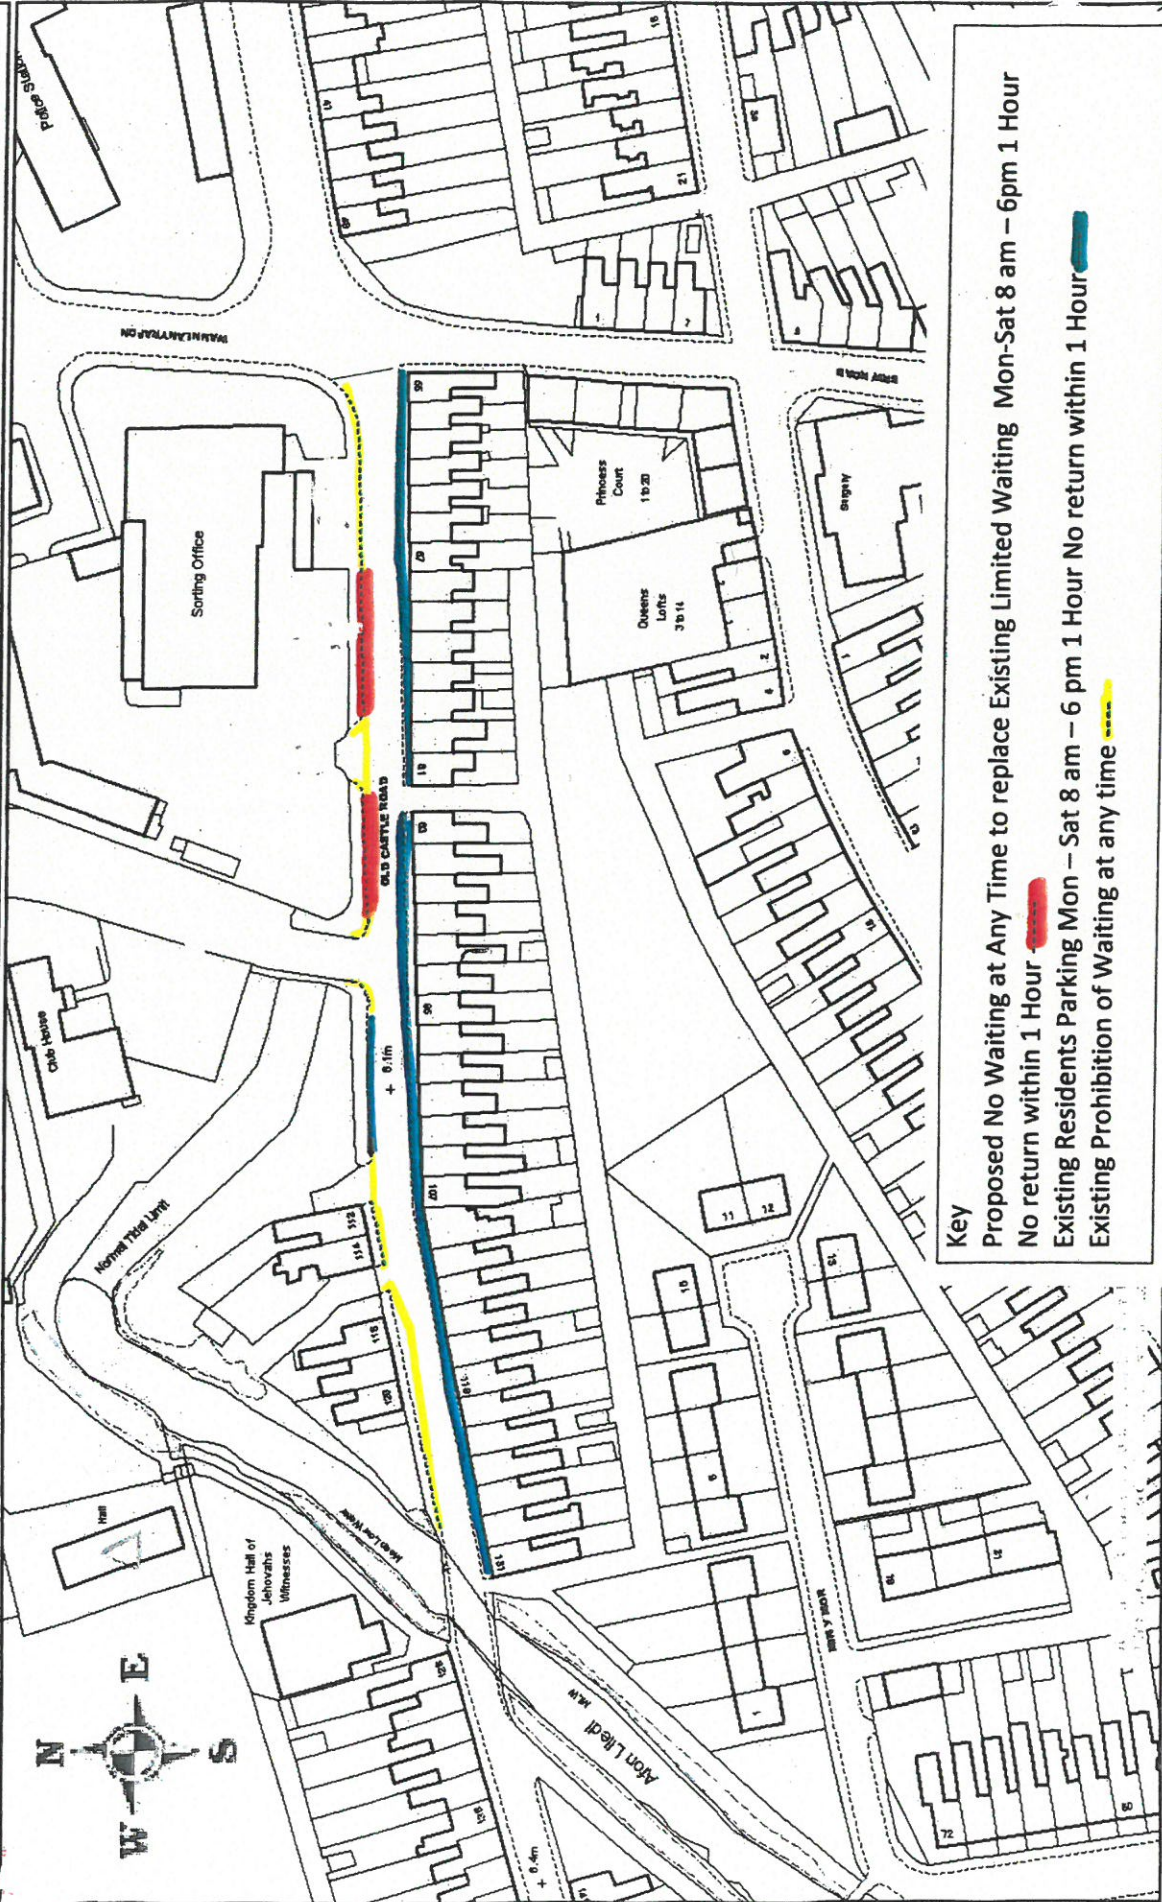

**Proposed Prohibition of Waiting at any Time instead of Limited Waiting Old Castle Road, Llanelli**

**Key**  
 Proposed No Waiting at Any Time to replace Existing Limited Waiting Mon-Sat 8 am - 6pm 1 Hour  
 No return within 1 Hour  
 Existing Residents Parking Mon - Sat 8 am - 6 pm 1 Hour No return within 1 Hour  
 Existing Prohibition of Waiting at any time

© Hawlfraint y Goron a hawliau cronfa ddata 2012 Arolwg Ordnans 100023377  
 © Crown copyright and database rights 2012 Ordnance Survey 100023377

Scale 1/1250  
 Centre = 250229 E 200138 N

Date 19/11/2013