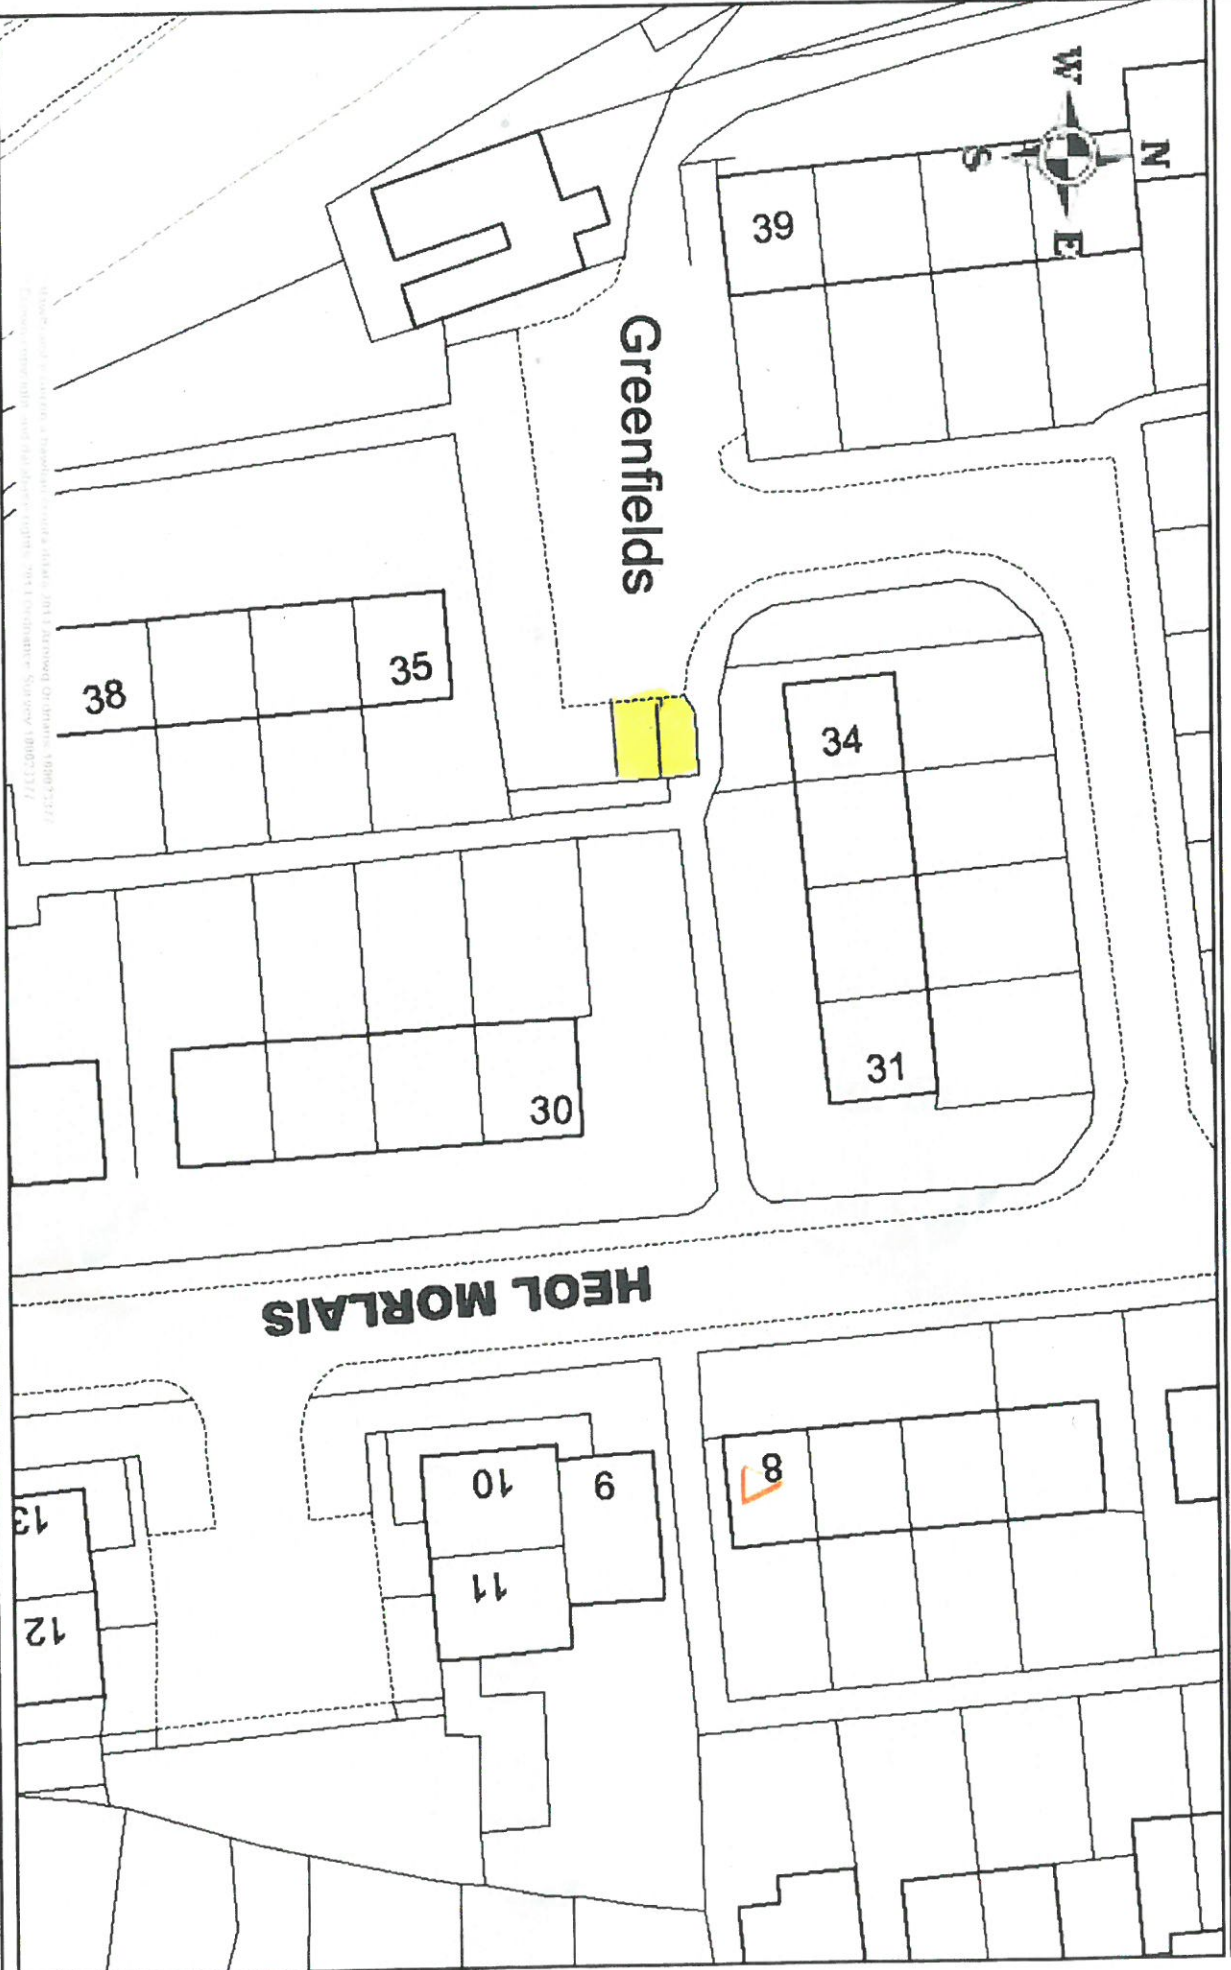

Disabled Parking Rear of Heol Morlais, Hendy

Map data © Ordnance Survey, 2014. Ordnance Survey, 100023377. Crown copyright and database rights 2014. Ordnance Survey, 100023377.

© Hawfrainn y Goron a hawliau cronfa ddata 2014. Arolwg Ordnans 100023377
© Crown copyright and database rights 2014. Ordnance Survey 100023377

Scale 1/500

Centre = 257647 E 203506 N

Date 27/4/2015