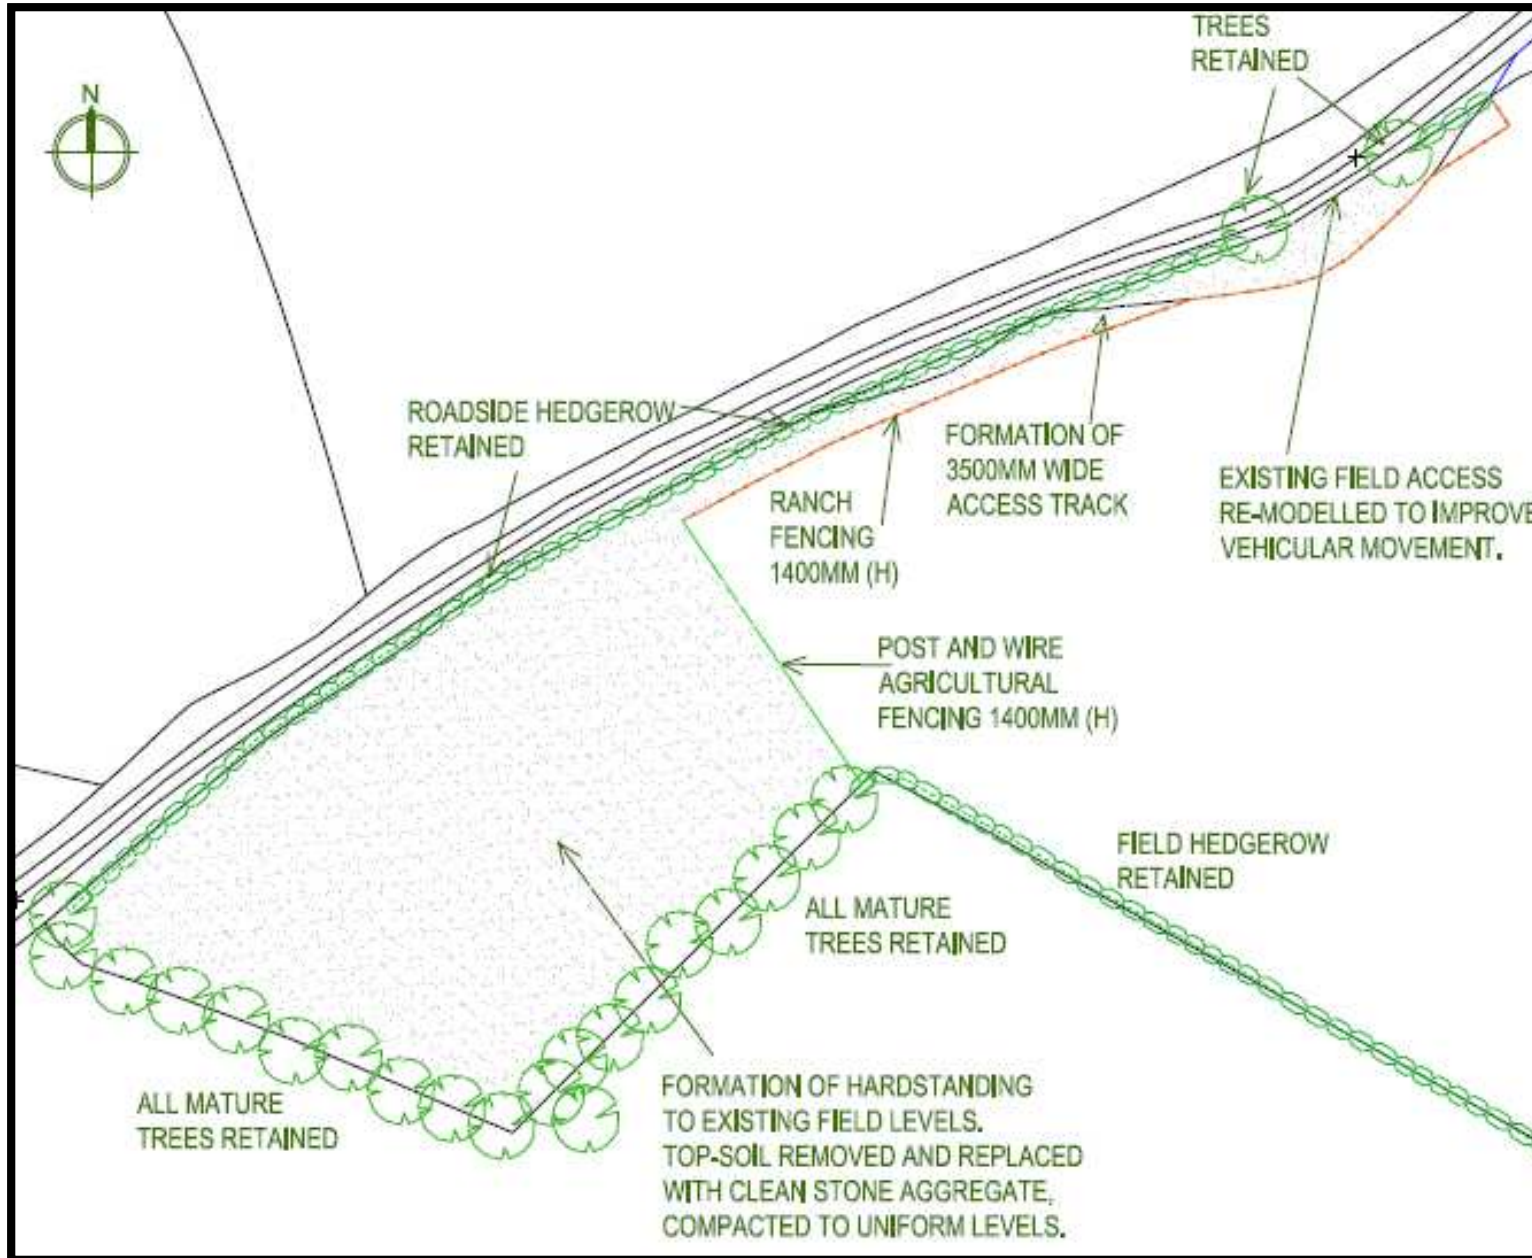

E/35139

E/35139

Location Plan

E/35139

Site Plan

E/35139

Location of Site

E/35139

OS Map showing position of Pond

E/35139 Aerial Photo 2013-2014

E/35139 Aerial Photo 2009-2010

E/35139

Aerial Photo 2006

E/35139 Aerial Photo 1999-2001

E/35139 Ecology Compensation Scheme

E/35139

Site Entrance

E/35139 View of access track from the east (Spring)

E/35139 View of access track from the east (Summer)

E/35139

View of Hardstanding from the east

E/35139 view of hardstanding from south-east

E/35139

Silage/Implement storage

E/35139

View of Hardstanding from the west

E/35139 View of Hardstanding from the west