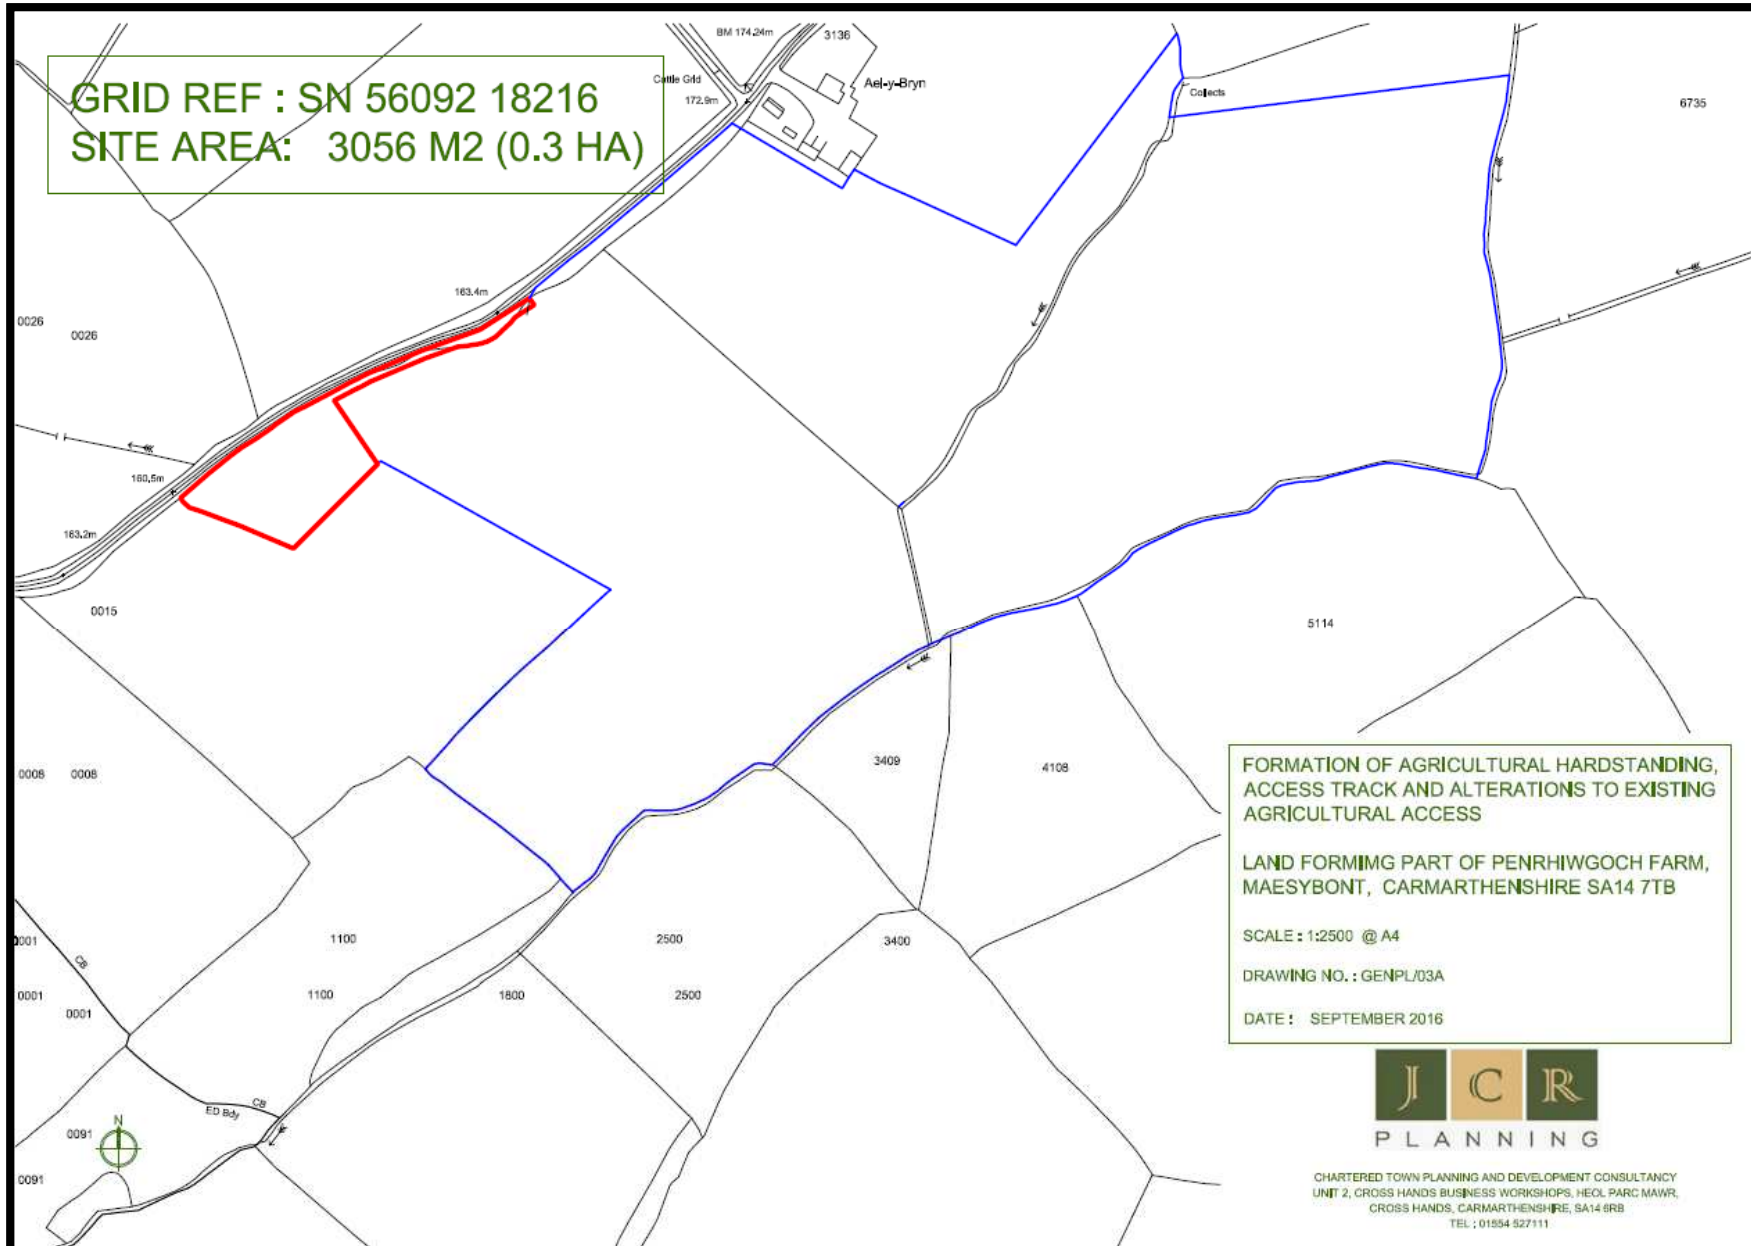

***Y PWYLLGOR
CYNLLUNIO***

**PLANNING
COMMITTEE**

***08 CHWEFROR
2018***

**08 FEBRUARY
2018**

***RHANBARTH Y
DWYRAIN***

**AREA
EAST**

***CEISIADAU YR ARGYMHELLIR EU
BOD YN CAEL EU CYMERADWYO***

**APPLICATIONS RECOMMENDED
FOR APPROVAL**

E/35139

E/35139

Location Plan

E/35139

Site Plan

E/35139

Location of Site

E/35139

Site Entrance

E/35139 View of access track from the east (Spring)

E/35139 View of access track from the east (Summer)

E/35139

View of Hardstanding from the east

E/35139 view of hardstanding from south-east